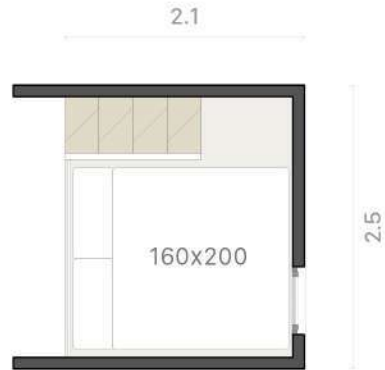

BATHROOM

SHOWER

KITCHEN

PET FRIENDLY

PLANTA ALTILLO
MEZZANINE FLOOR

PLANTA BAJA
GROUND FLOOR

Indoor: 21.0 sqm
outdoor: 35.0 sqm