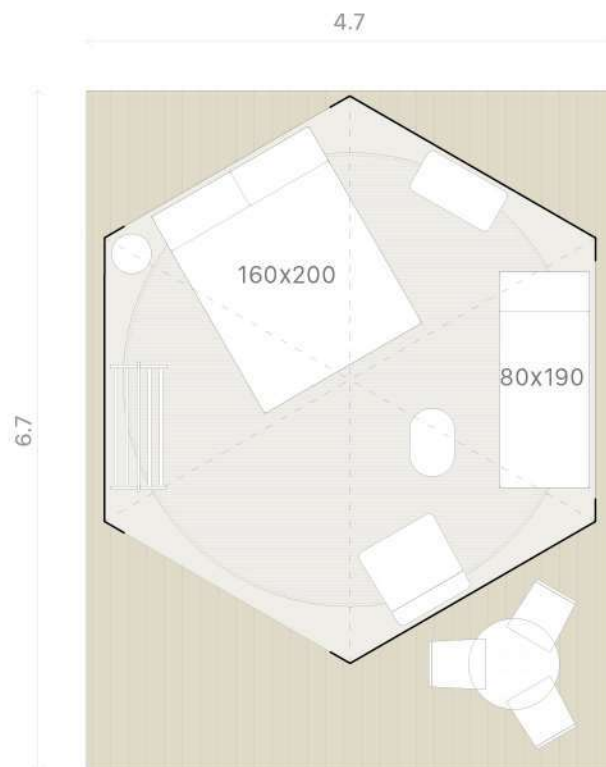

 NO BATHROOM

 NO SHOWER

 NO KITCHEN

NO PETS ALLOWED 

Indoor: 16.25 sqm
outdoor: 10.15 sqm

 BELL TENT +

3PAX