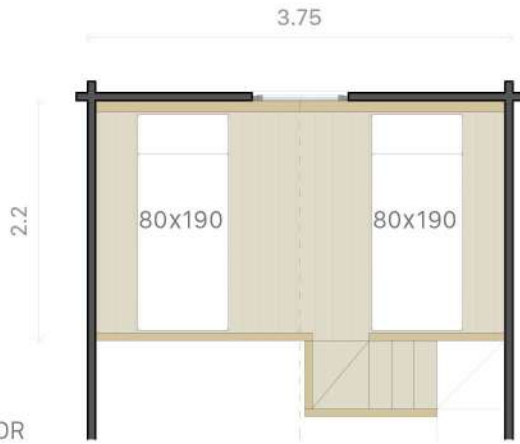

 BATHROOM

 SHOWER

 KITCHEN

PET FRIENDLY 

PLANTA ALTILLO
MEZZANINE FLOOR

PLANTA BAJA
GROUND FLOOR

Indoor: 22.5 sqm
outdoor: 07.5 sqm

-  
-  
-  
- 0-2y  