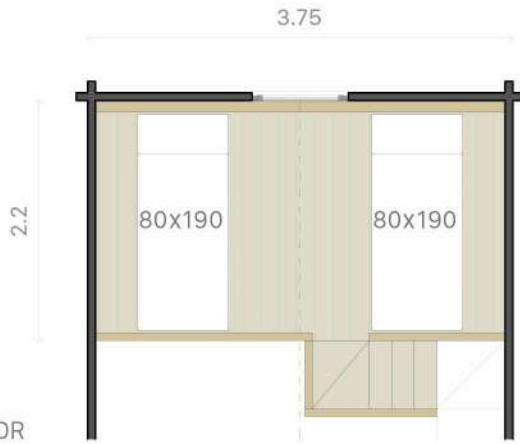

 BATHROOM

 SHOWER

 KITCHEN

PET FRIENDLY 

PLANTA ALTILLO
MEZZANINE FLOOR

PLANTA BAJA
GROUND FLOOR

Indoor: 22.5 sqm
outdoor: 07.5 sqm

 
 
 
0-2y  