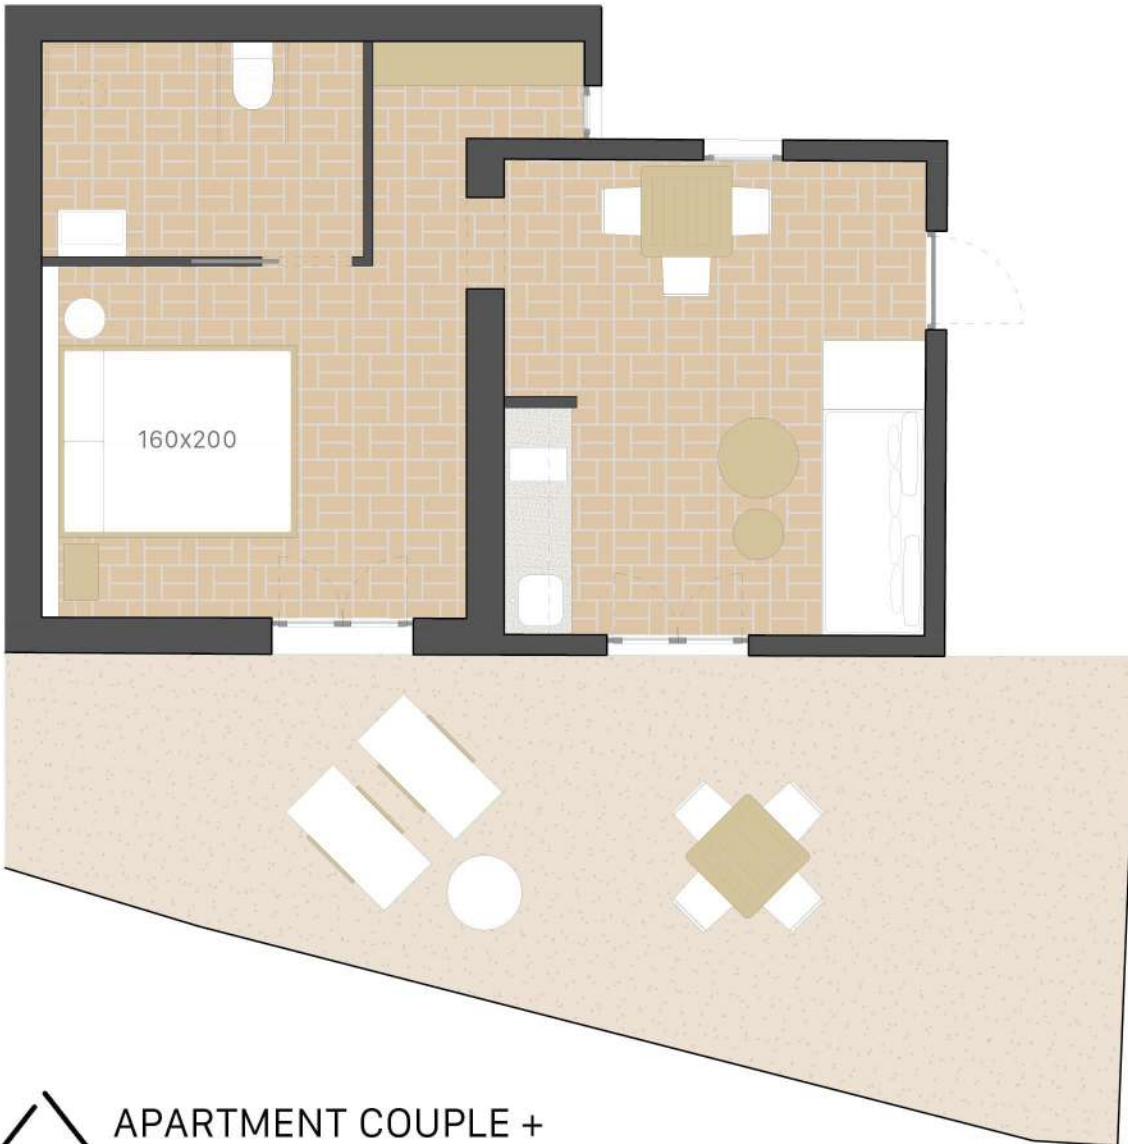

 BATHROOM

 SHOWER

 KITCHEN

PET FRIENDLY 

indoor: 36.20 sqm
outdoor: 37.70 sqm

 
 
0-2y  

2+1PAX