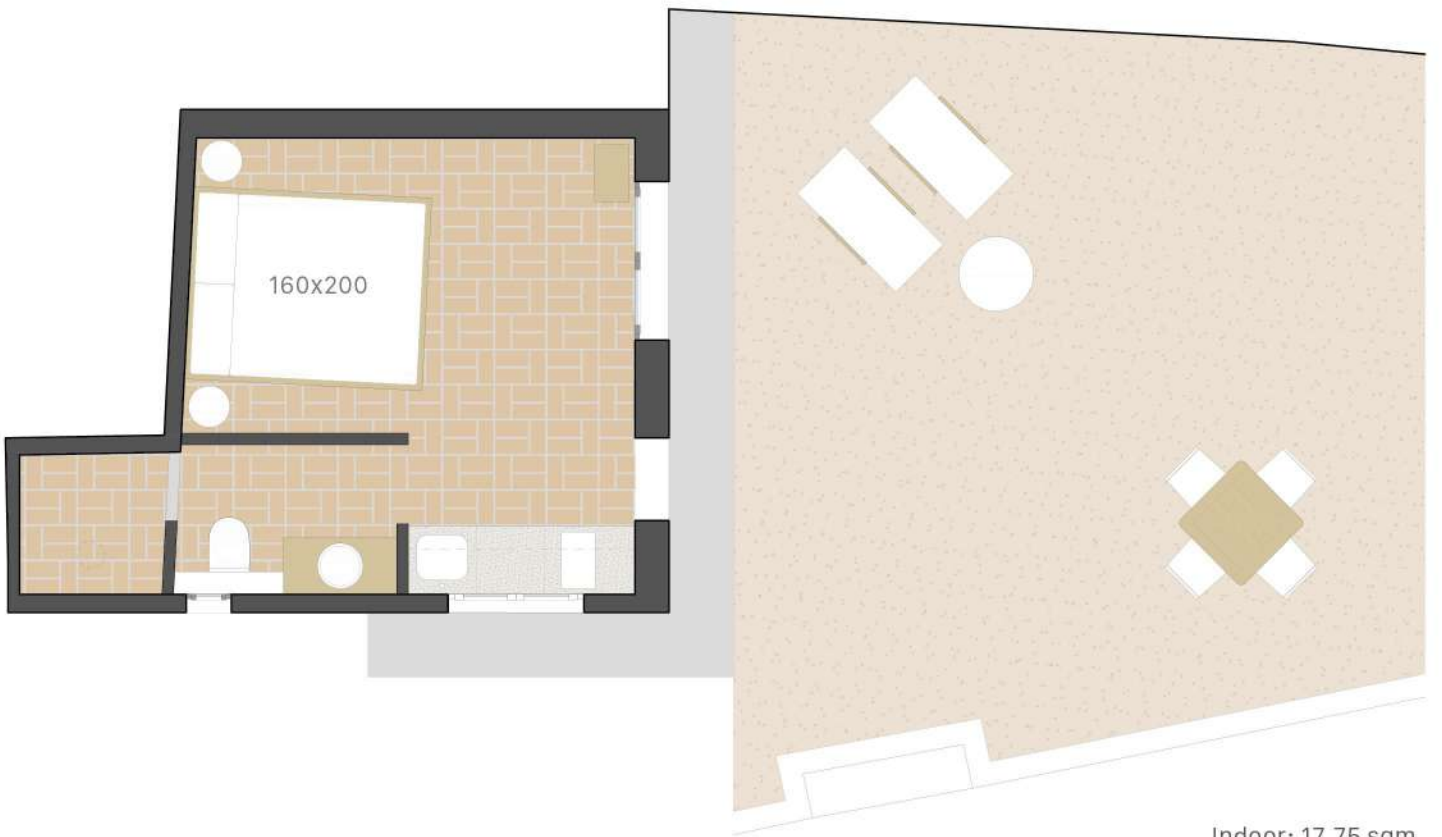

 BATHROOM

 SHOWER

 KITCHEN

PET FRIENDLY 

Indoor: 17.75 sqm
outdoor: 78.25 sqm

 APARTMENT COUPLE

2PAX