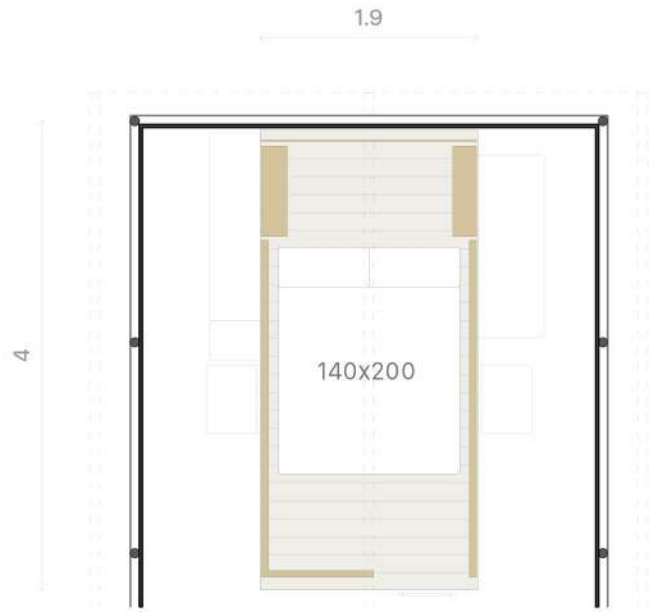

PLANTA BAJA
GROUND FLOOR

PLANTA ALTILLO
MEZZANINE FLOOR

PET FRIENDLY 

indoor: 22.5 sqm
outdoor: 12.0 sqm

-  BATHROOM
-  SHOWER
-  KITCHEN

-  
-  
-  
- 0-2y  

 GLAMPING FAMILY

4+2PAX