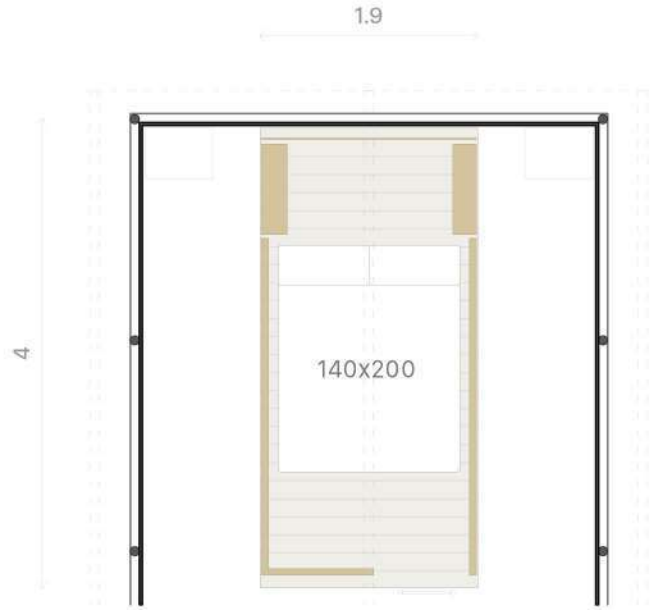

PLANTA BAJA
GROUND FLOOR

PLANTA ALTILLO
MEZZANINE FLOOR

PET FRIENDLY

indoor: 22.5 sqm
outdoor: 12.0 sqm

- BATHROOM
- SHOWER
- KITCHEN

-
-
- 0-2y

GLAMPING COMFORT

2+2PAX