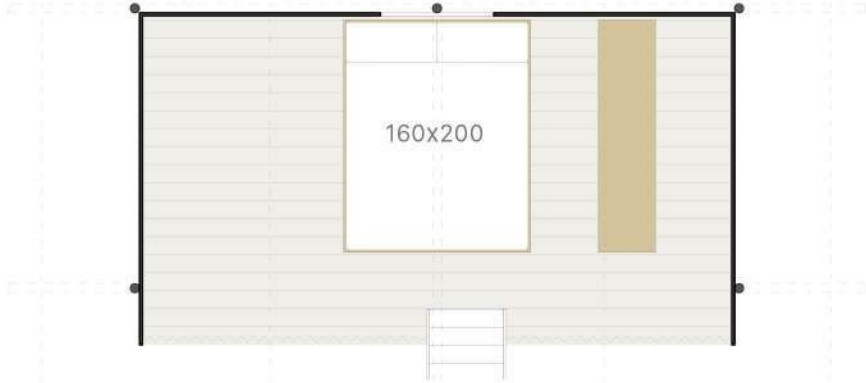

-  BATHROOM
-  SHOWER
-  KITCHEN

PET FRIENDLY 

PLANTA ALTILLO  
MEZZANINE FLOOR

PLANTA BAJA  
GROUND FLOOR

indoor: 35.0 sqm  
outdoor: 15.0 sqm

-  
-  
- 0-2y  

 LODGE DUPLEX

4PAX