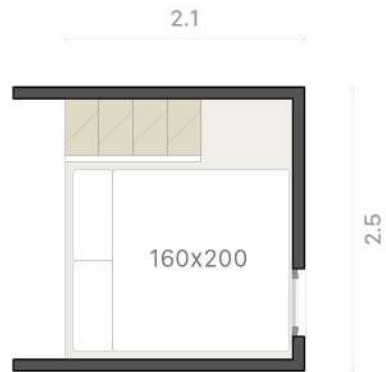

BATHROOM

SHOWER

KITCHEN

PET FRIENDLY

PLANTA ALTILLO
MEZZANINE FLOOR

PLANTA BAJA
GROUND FLOOR

Indoor: 21.0 sqm
outdoor: 35.0 sqm