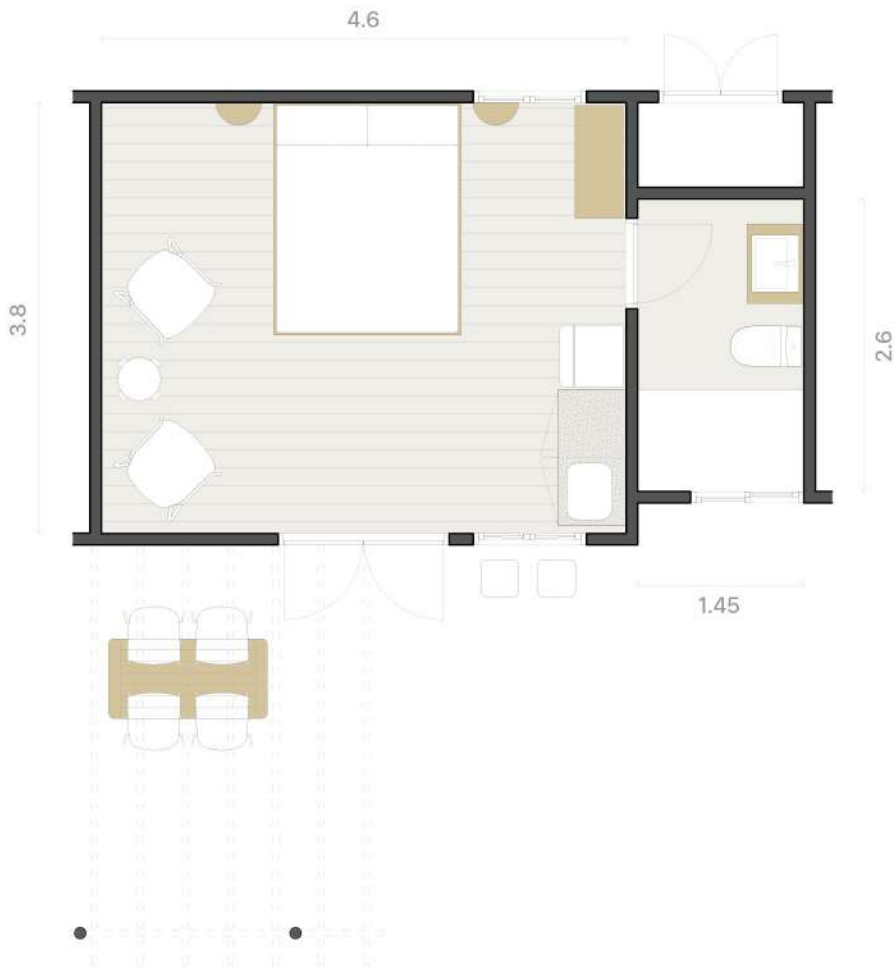

BATHROOM

SHOWER

KITCHEN

PET FRIENDLY

Indoor: 21.5 sqm
outdoor: 17.5 sqm

 WOODEN CABIN

2PAX