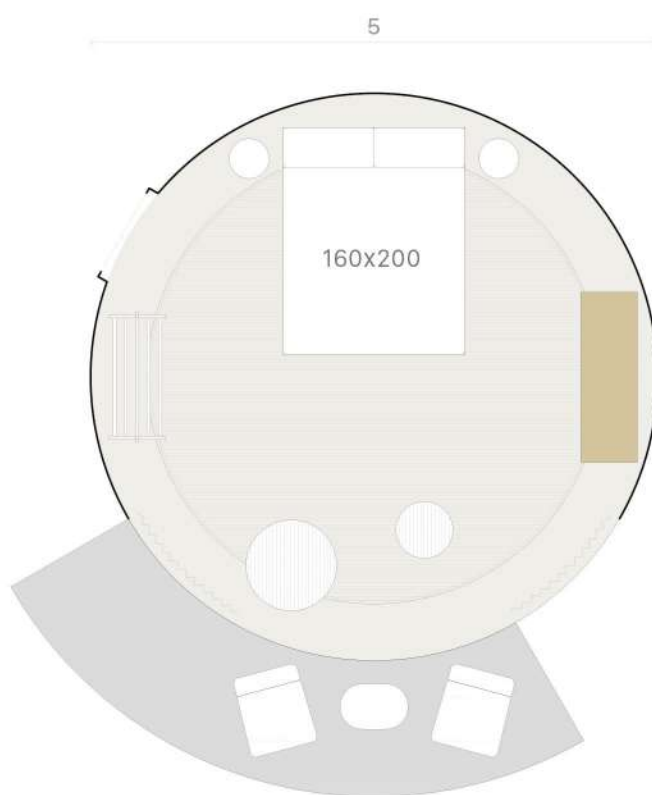

-  NO BATHROOM
-  NO SHOWER
-  NO KITCHEN

NO PETS ALLOWED 

Indoor: 20.5 sqm
 outdoor: 05.5 sqm

- 
- 0-2y 

 DOMO TENT

2PAX