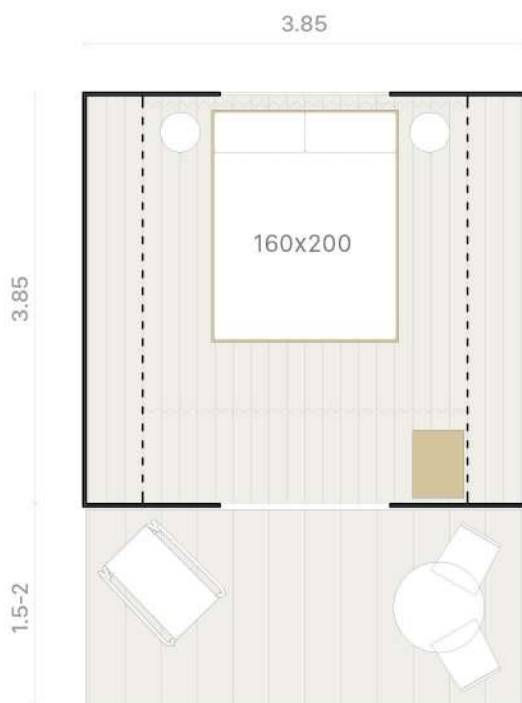

-  NO BATHROOM
-  NO SHOWER
-  NO KITCHEN

NO PETS ALLOWED 

Indoor: 12.5 sqm
 outdoor: 06.5 sqm

 CABIN TENT

ONLY ADULTS **2PAX**