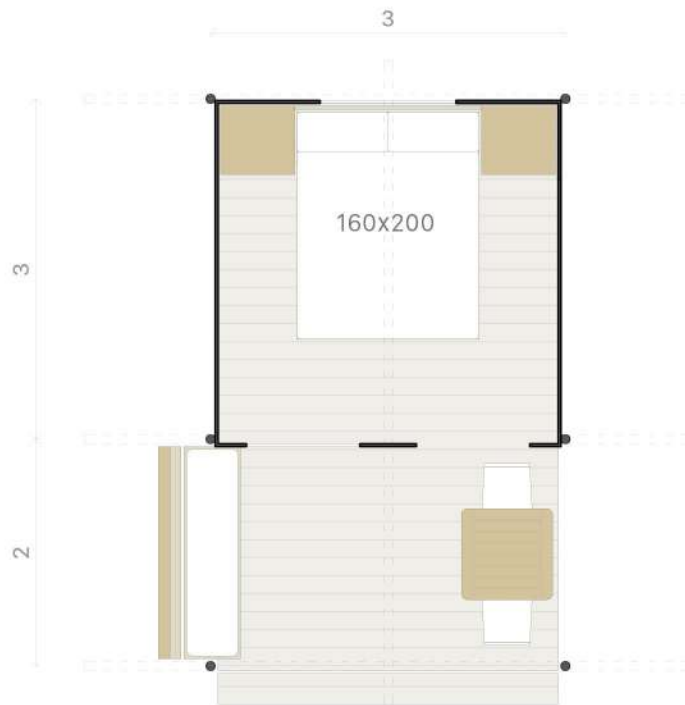

-  NO BATHROOM
-  NO SHOWER
-  NO KITCHEN

PET FRIENDLY 

Indoor: 9.0 sqm
 outdoor: 6.0 sqm

-  
- 0-2y  

 COTTAGE COUPLE TENT

2PAX