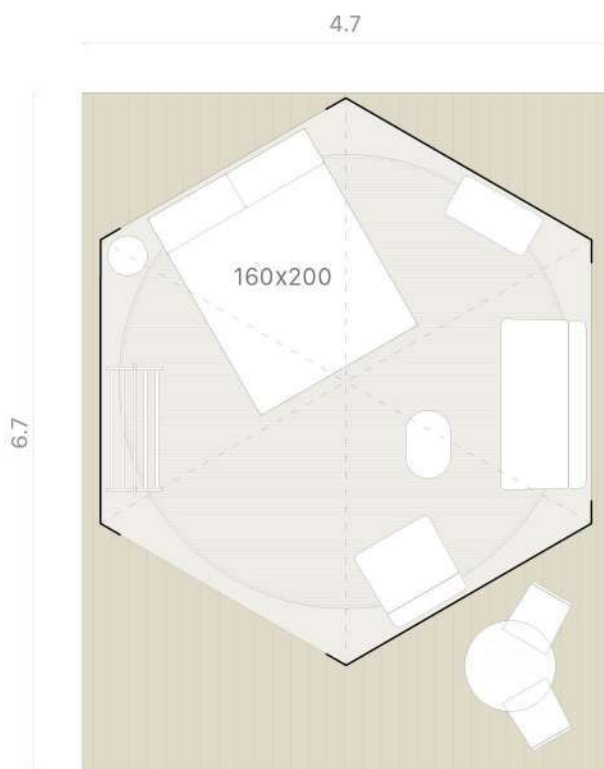

-  NO BATHROOM
-  NO SHOWER
-  NO KITCHEN

NO PETS ALLOWED 

Indoor: 16.25 sqm
 outdoor: 10.15 sqm

-  
- 0-2y  

 BELL TENT

2PAX