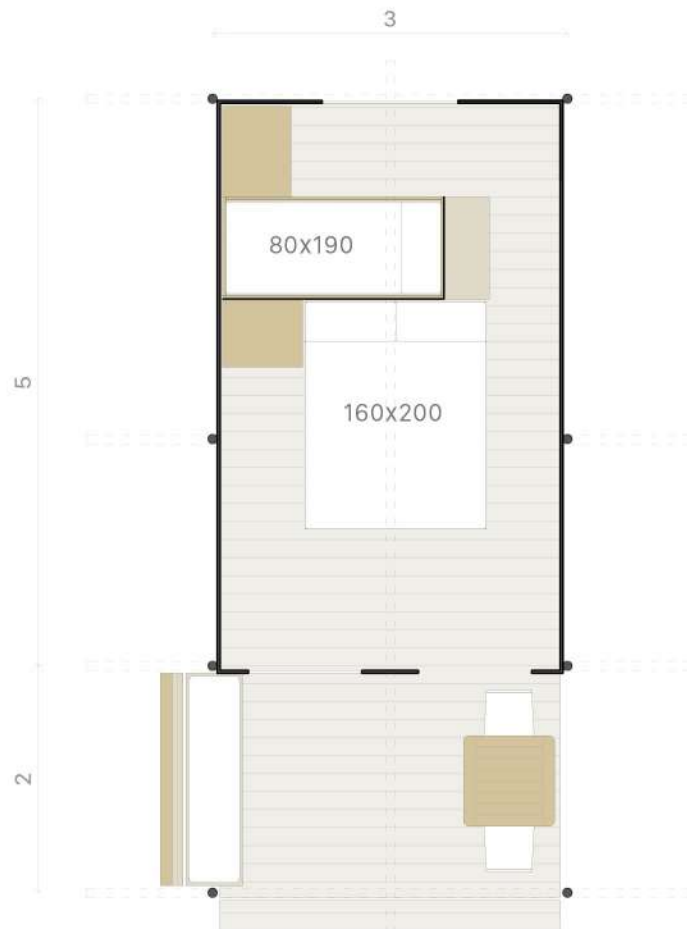

-  NO BATHROOM
-  NO SHOWER
-  NO KITCHEN

PET FRIENDLY 

Indoor: 15.0 sqm
 outdoor: 6.0 sqm

-  
-  
- 0-2y  

 COTTAGE FAMILY TENT

4PAX