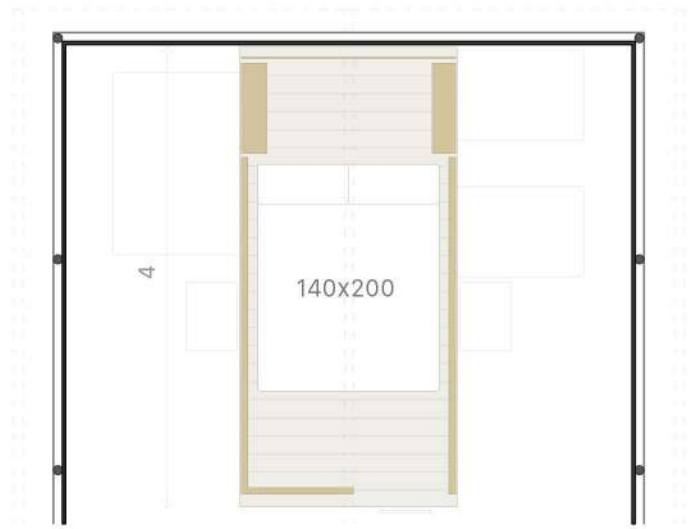

PLANTA BAJA
GROUND FLOOR

PLANTA ALTILLO
MEZZANINE FLOOR

PET FRIENDLY 

5

1.9

5.6

3

indoor: 27.50 sqm
outdoor: 15.0 sqm

-  BATHROOM
-  SHOWER
-  KITCHEN

- 
- 
- 
- 
- 0-2y 

 GLAMPING FAMILY +

4+2PAX