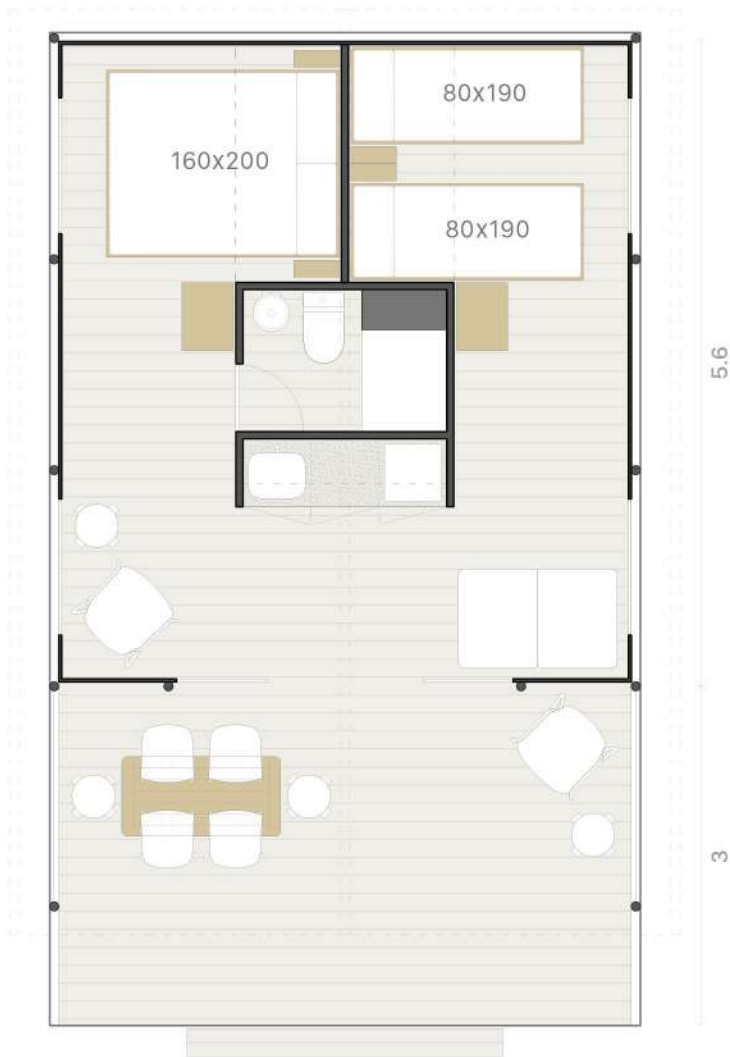

PLANTA BAJA
GROUND FLOOR

PLANTA ALTILLO
MEZZANINE FLOOR

PET FRIENDLY 

5

1.9

5.6

3

indoor: 27.50 sqm
outdoor: 15.0 sqm

-  BATHROOM
-  SHOWER
-  KITCHEN

- 
- 
- 
- 
- 0-2y 

 GLAMPING FAMILY +

4+2PAX