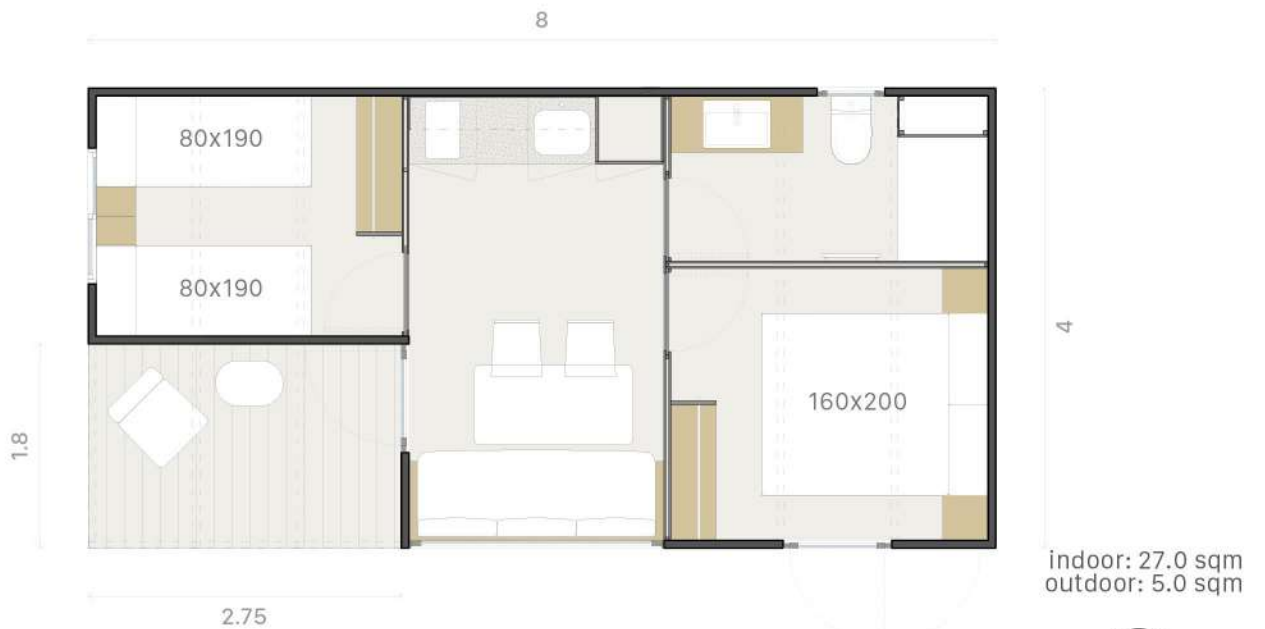

BATHROOM

SHOWER

KITCHEN

PET FRIENDLY 

indoor: 27.0 sqm  
outdoor: 5.0 sqm

 MOBIL HOME COMPACT FAMILY

4PAX